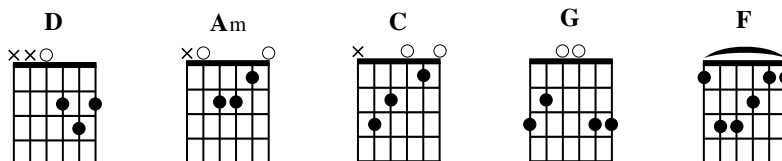

## VERSE 2

D Am  
Clothed in rainbows of living color  
C G  
Flashes of lightning rolls of thunder  
D  
Blessing and honor strength and  
Am C G  
Glory and power be to You the only wise King

### Elec. Gtr. Settings

**Amp/Gtr.**  
Vox AC 30/  
Gibson 335

**Comp**  
Yes

**O-Drive**  
No

**Tremelo**  
Yes

**Delay**  
1/4 note med.

**Reverb**  
Yes

**Amp Drive**  
1

## Revelation Song - 2 of 2

**VERSE 3**

**D** **Am**  
 Filled with wonder awestruck wonder  
**C** **G**  
 At the mention of Your name  
**D** **Am**  
 Jesus Your name is power breath and living water  
**C** **G**  
 Such a marvelous mystery